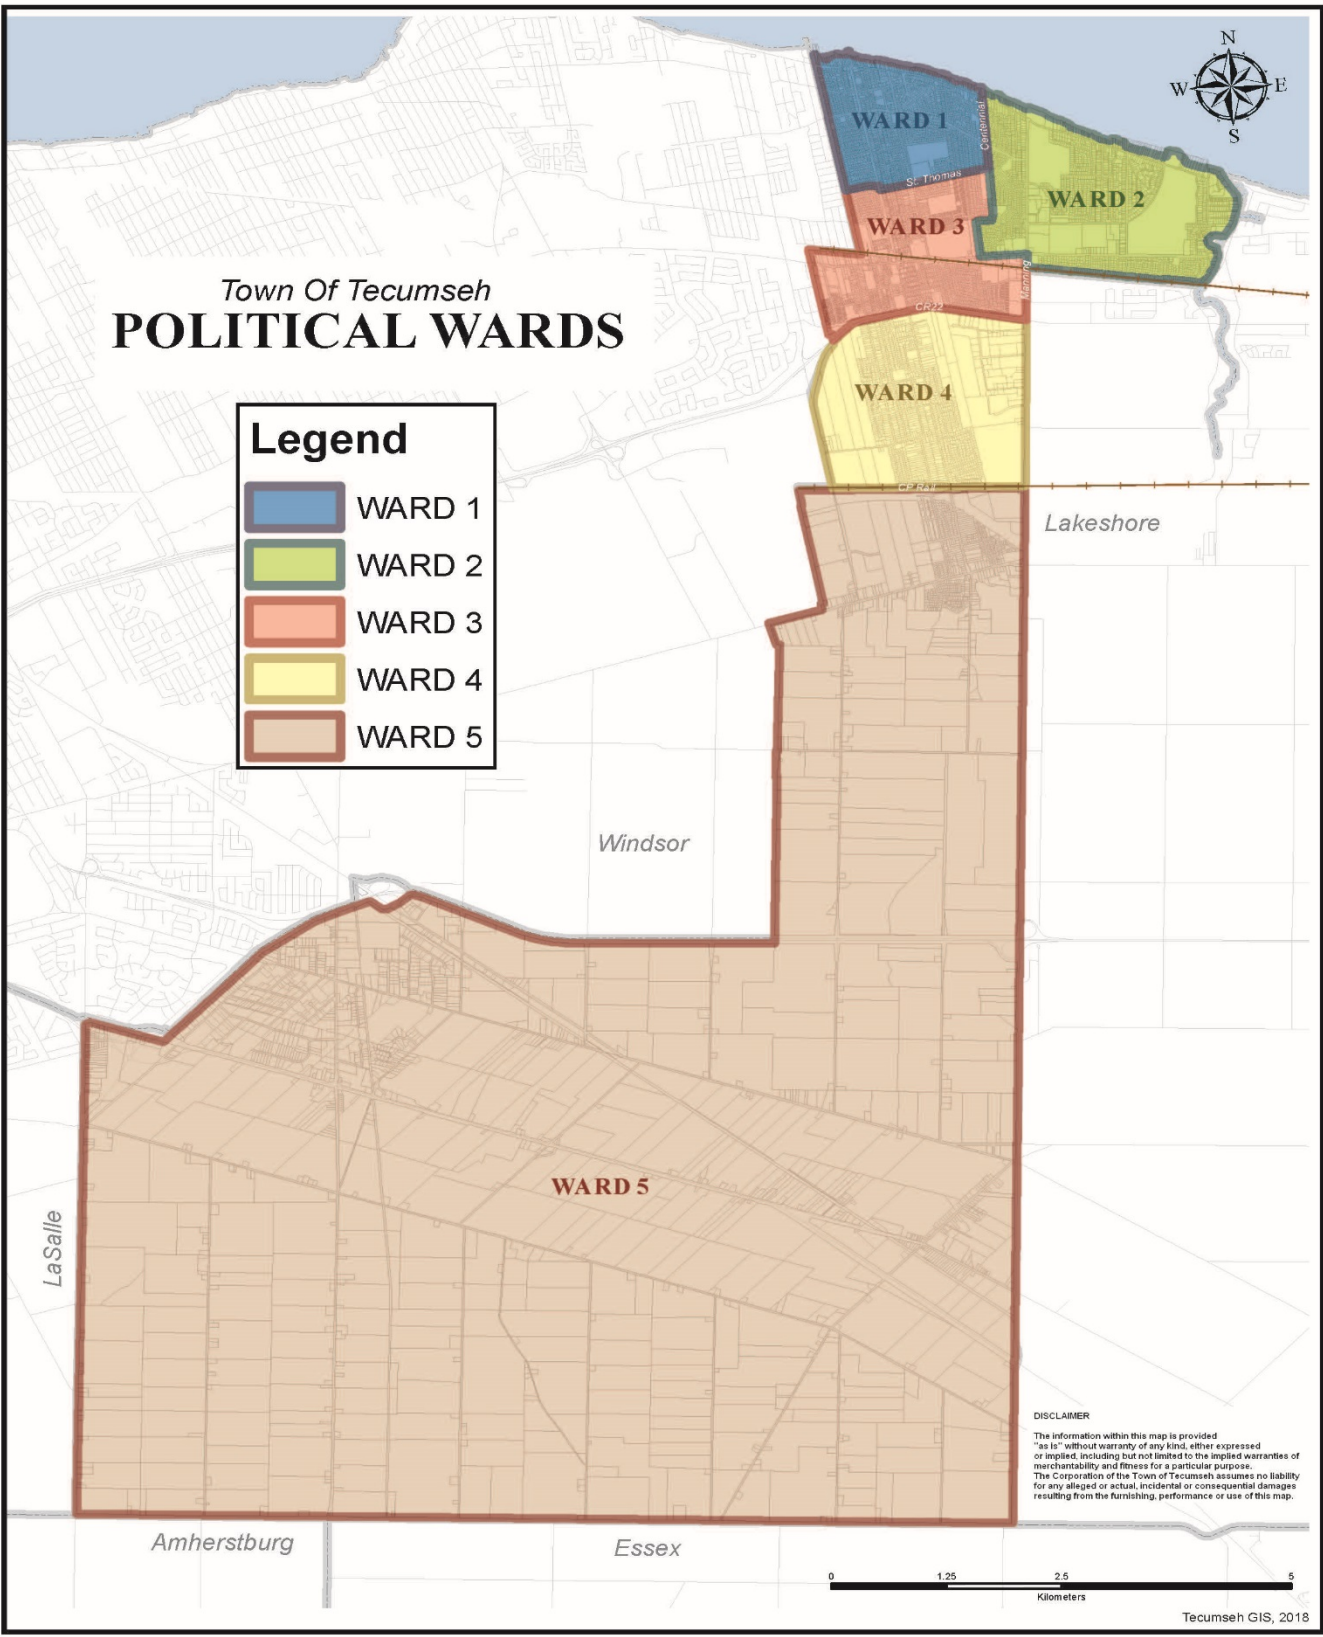

Town Of Tecumseh POLITICAL WARDS

Legend

- WARD 1
- WARD 2
- WARD 3
- WARD 4
- WARD 5